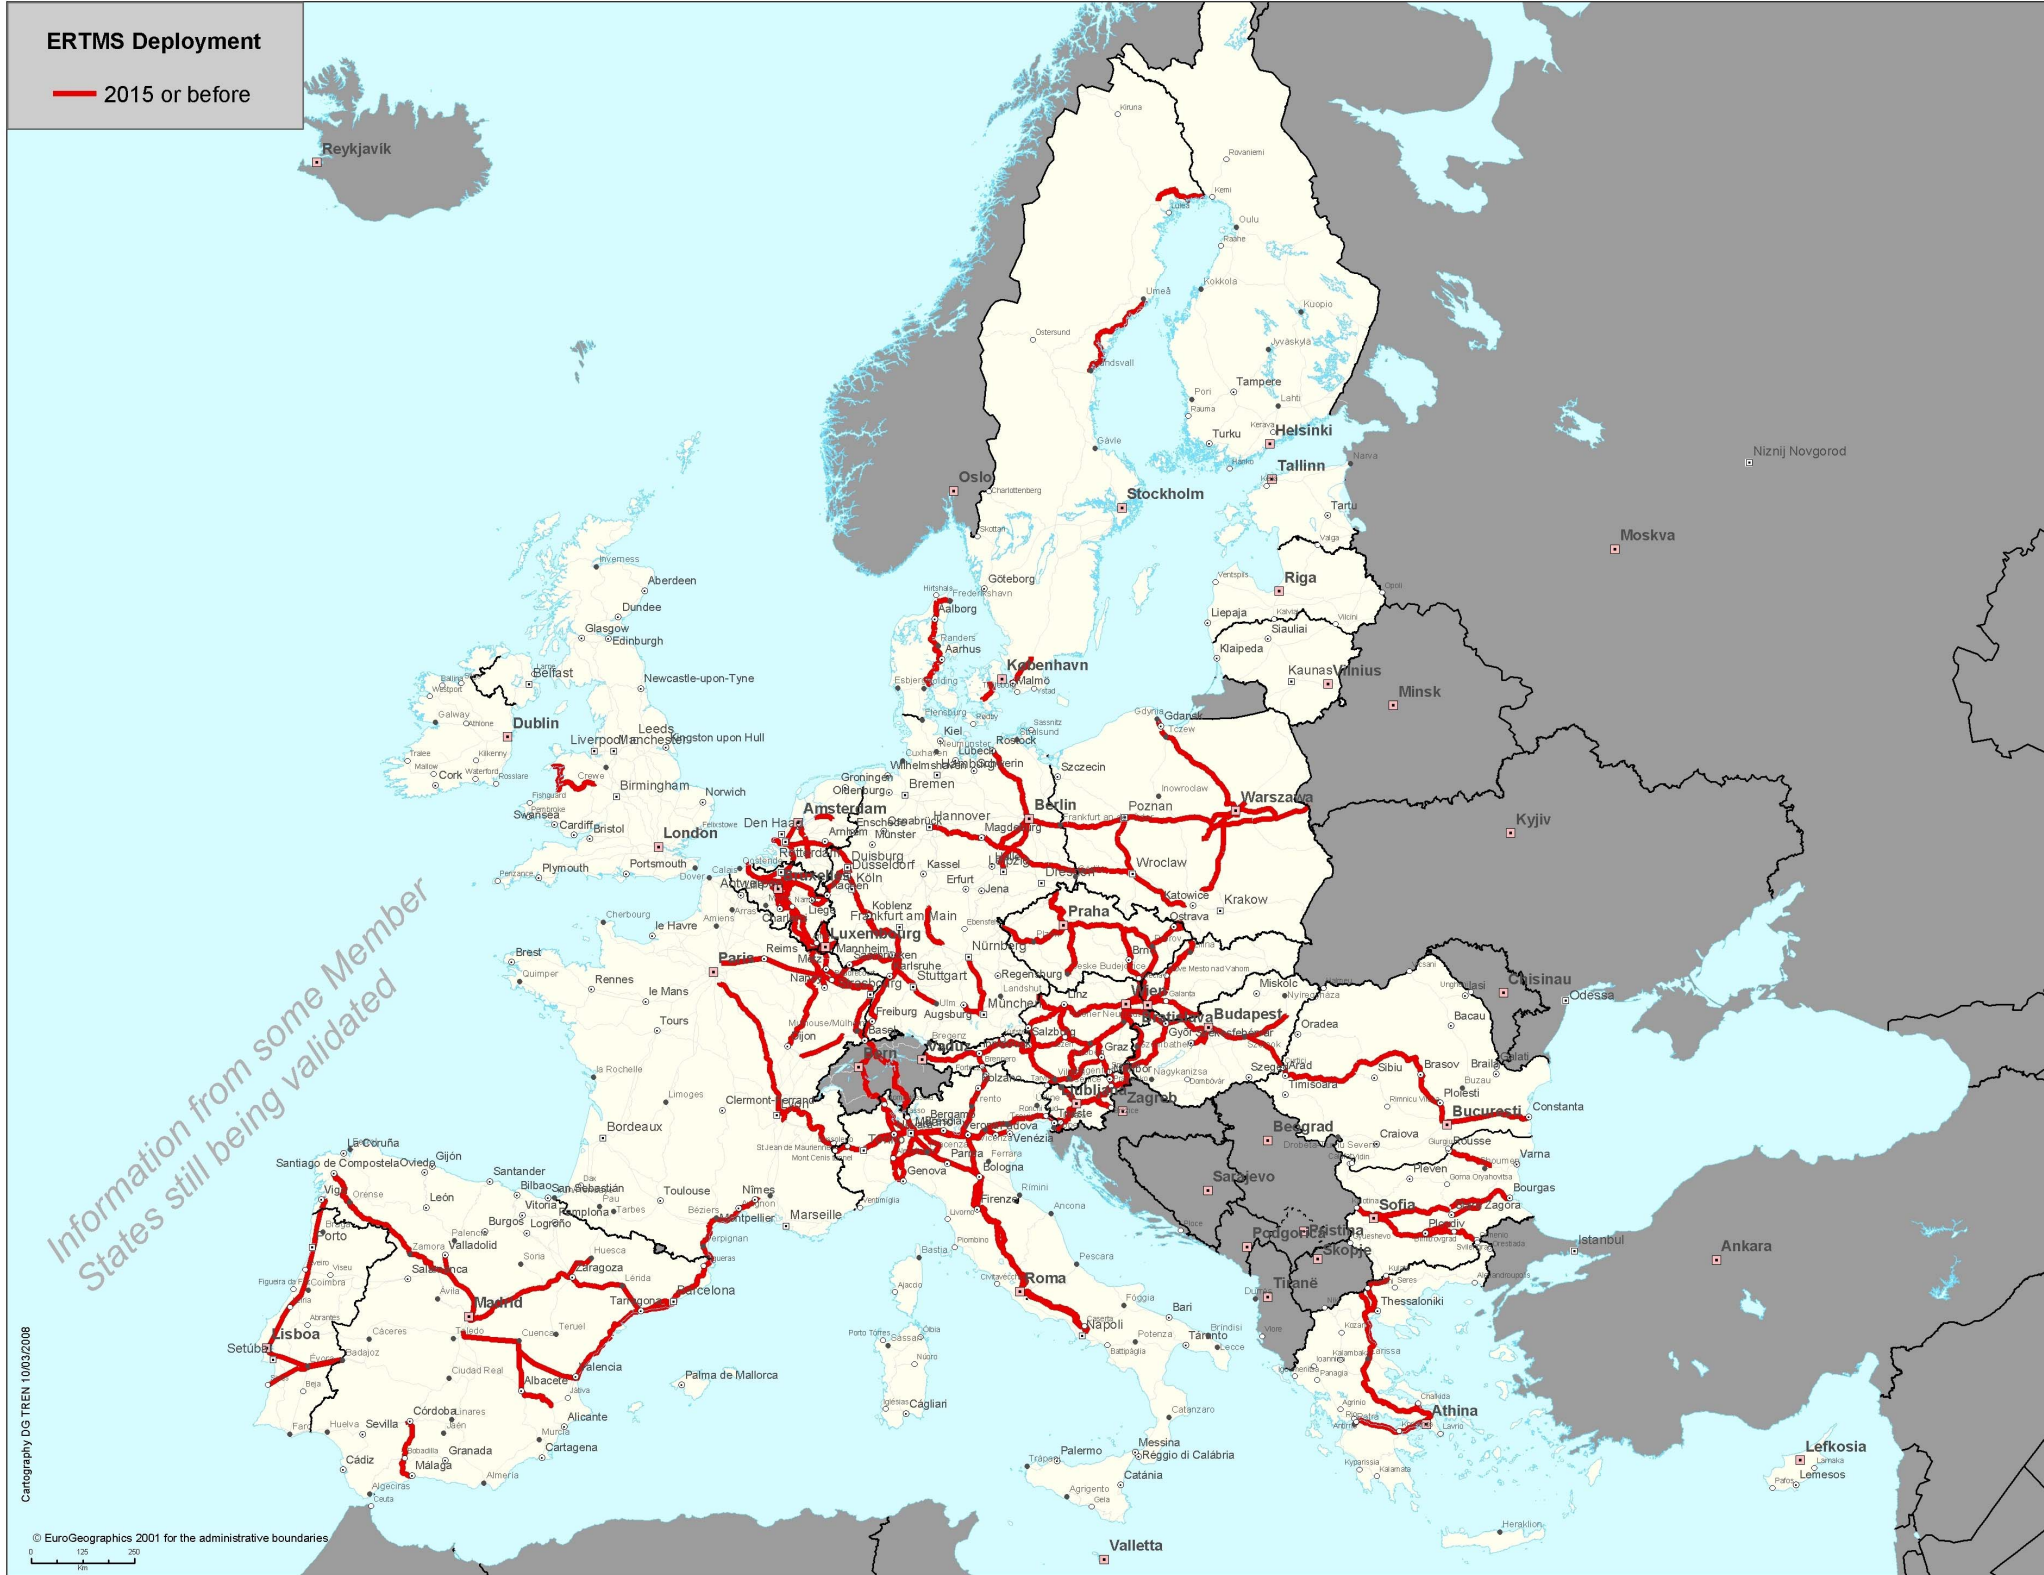

ERTMS Deployment

— 2015 or before

Information from some Member States still being validated

Cartography DG TREN 10/03/2008