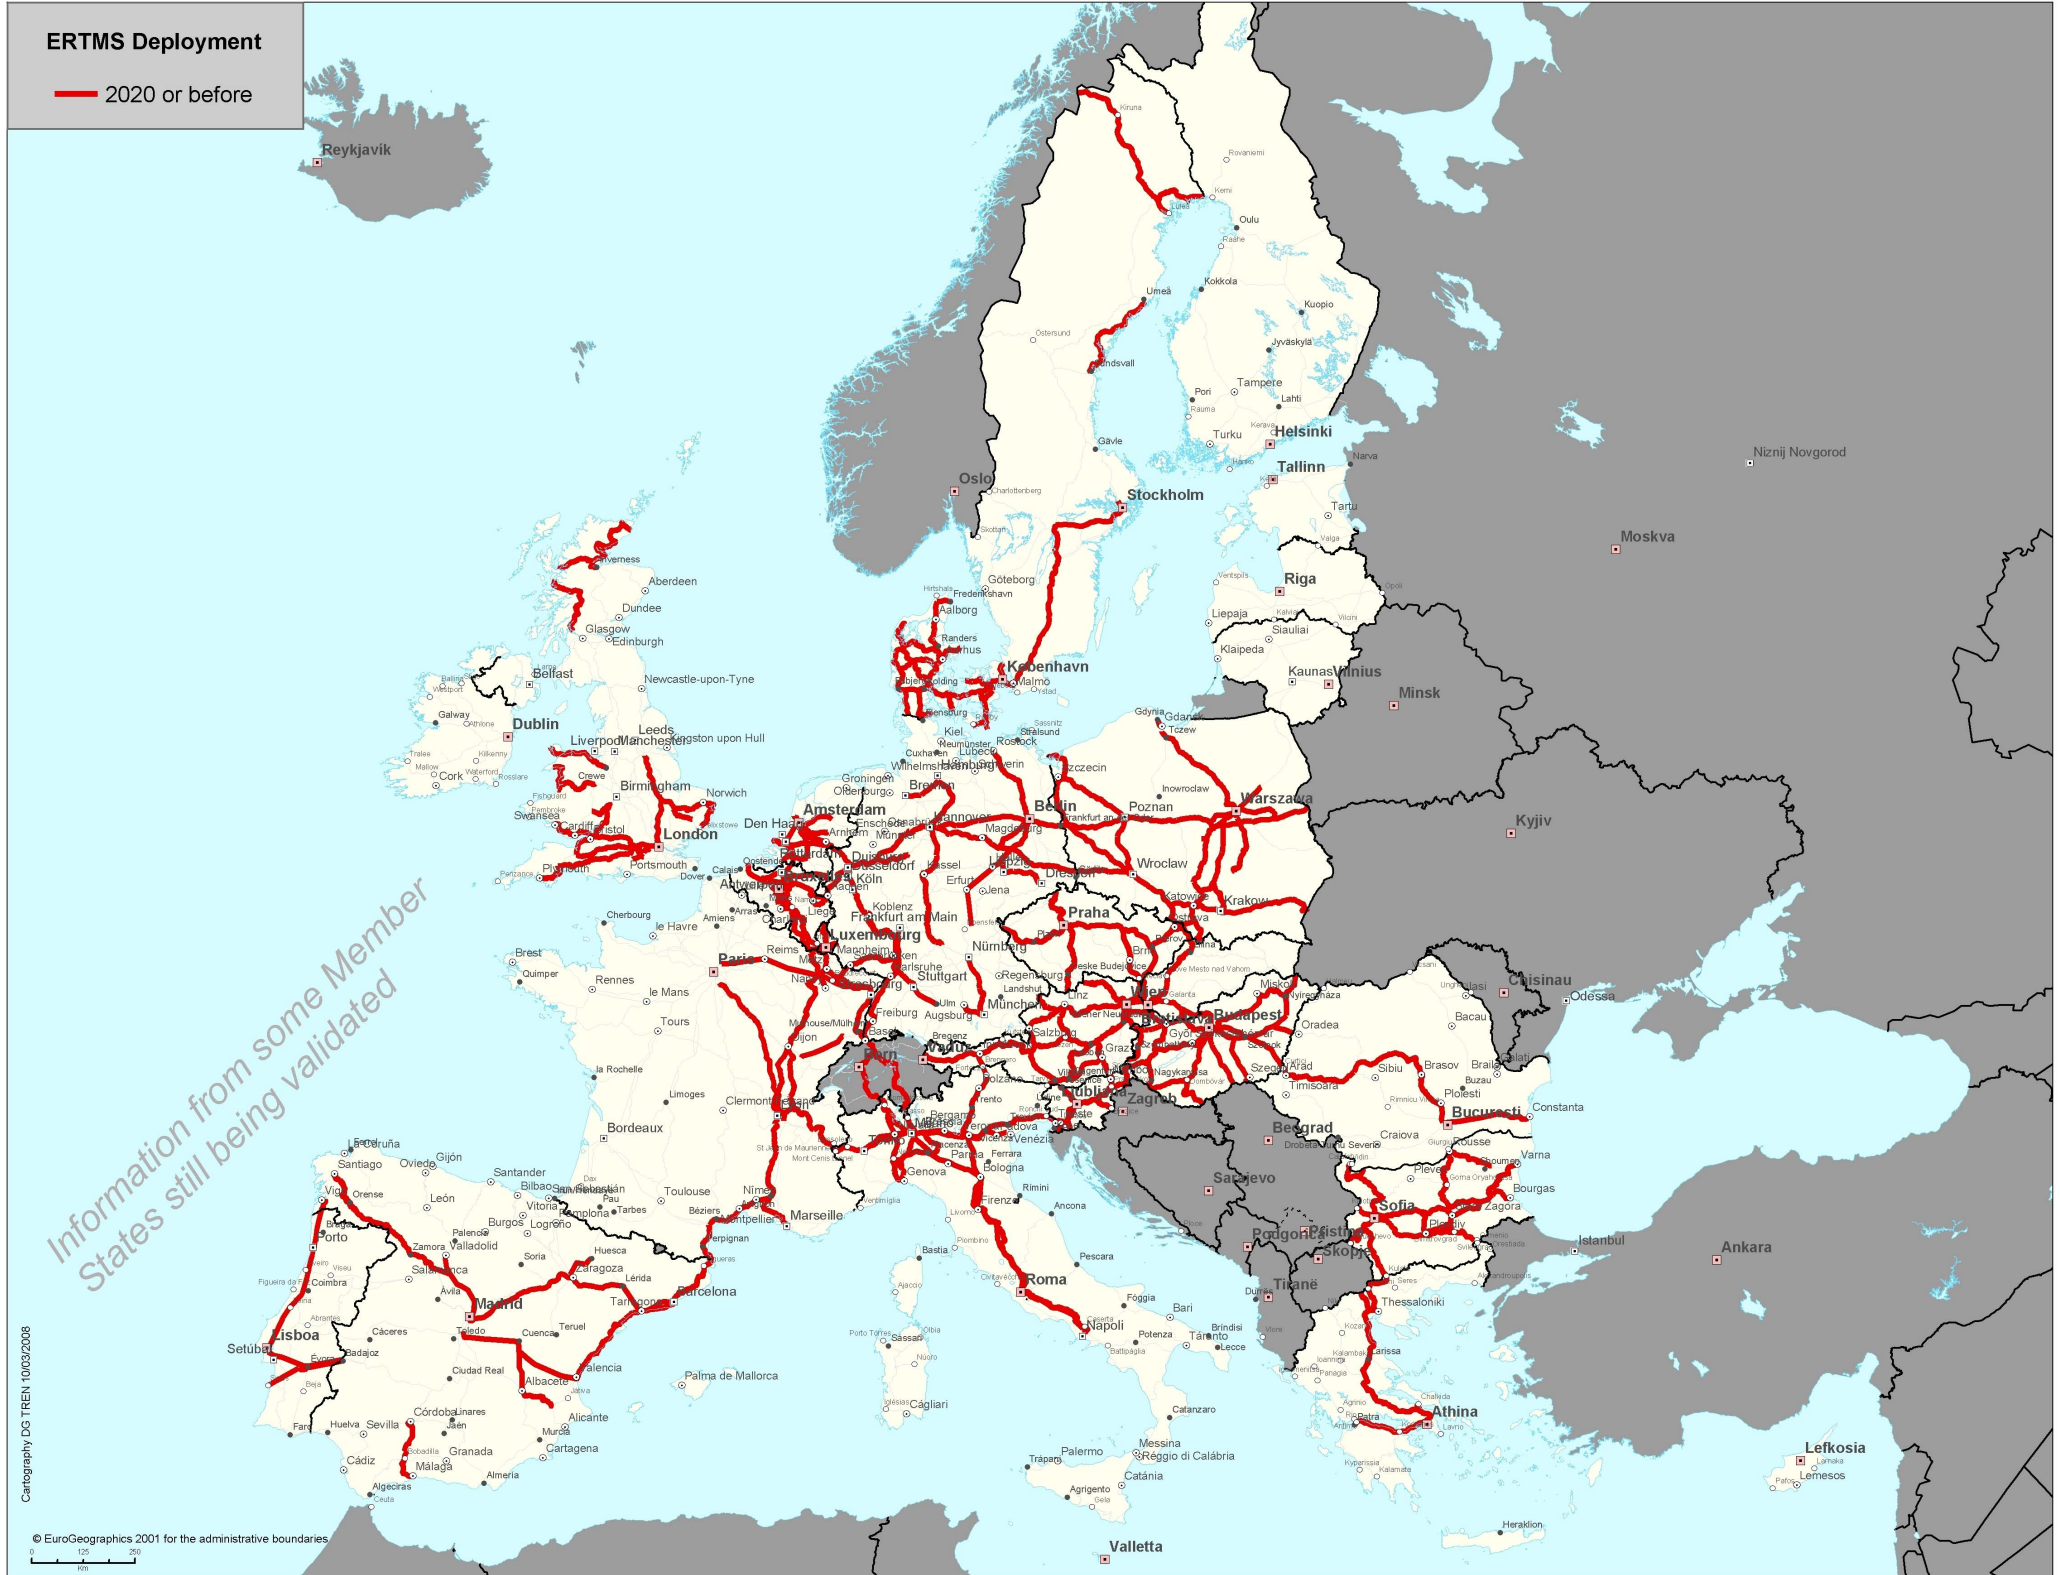

ERTMS Deployment

— 2020 or before

Information from some Member States still being validated

Cartography DG TREN 10/03/2008