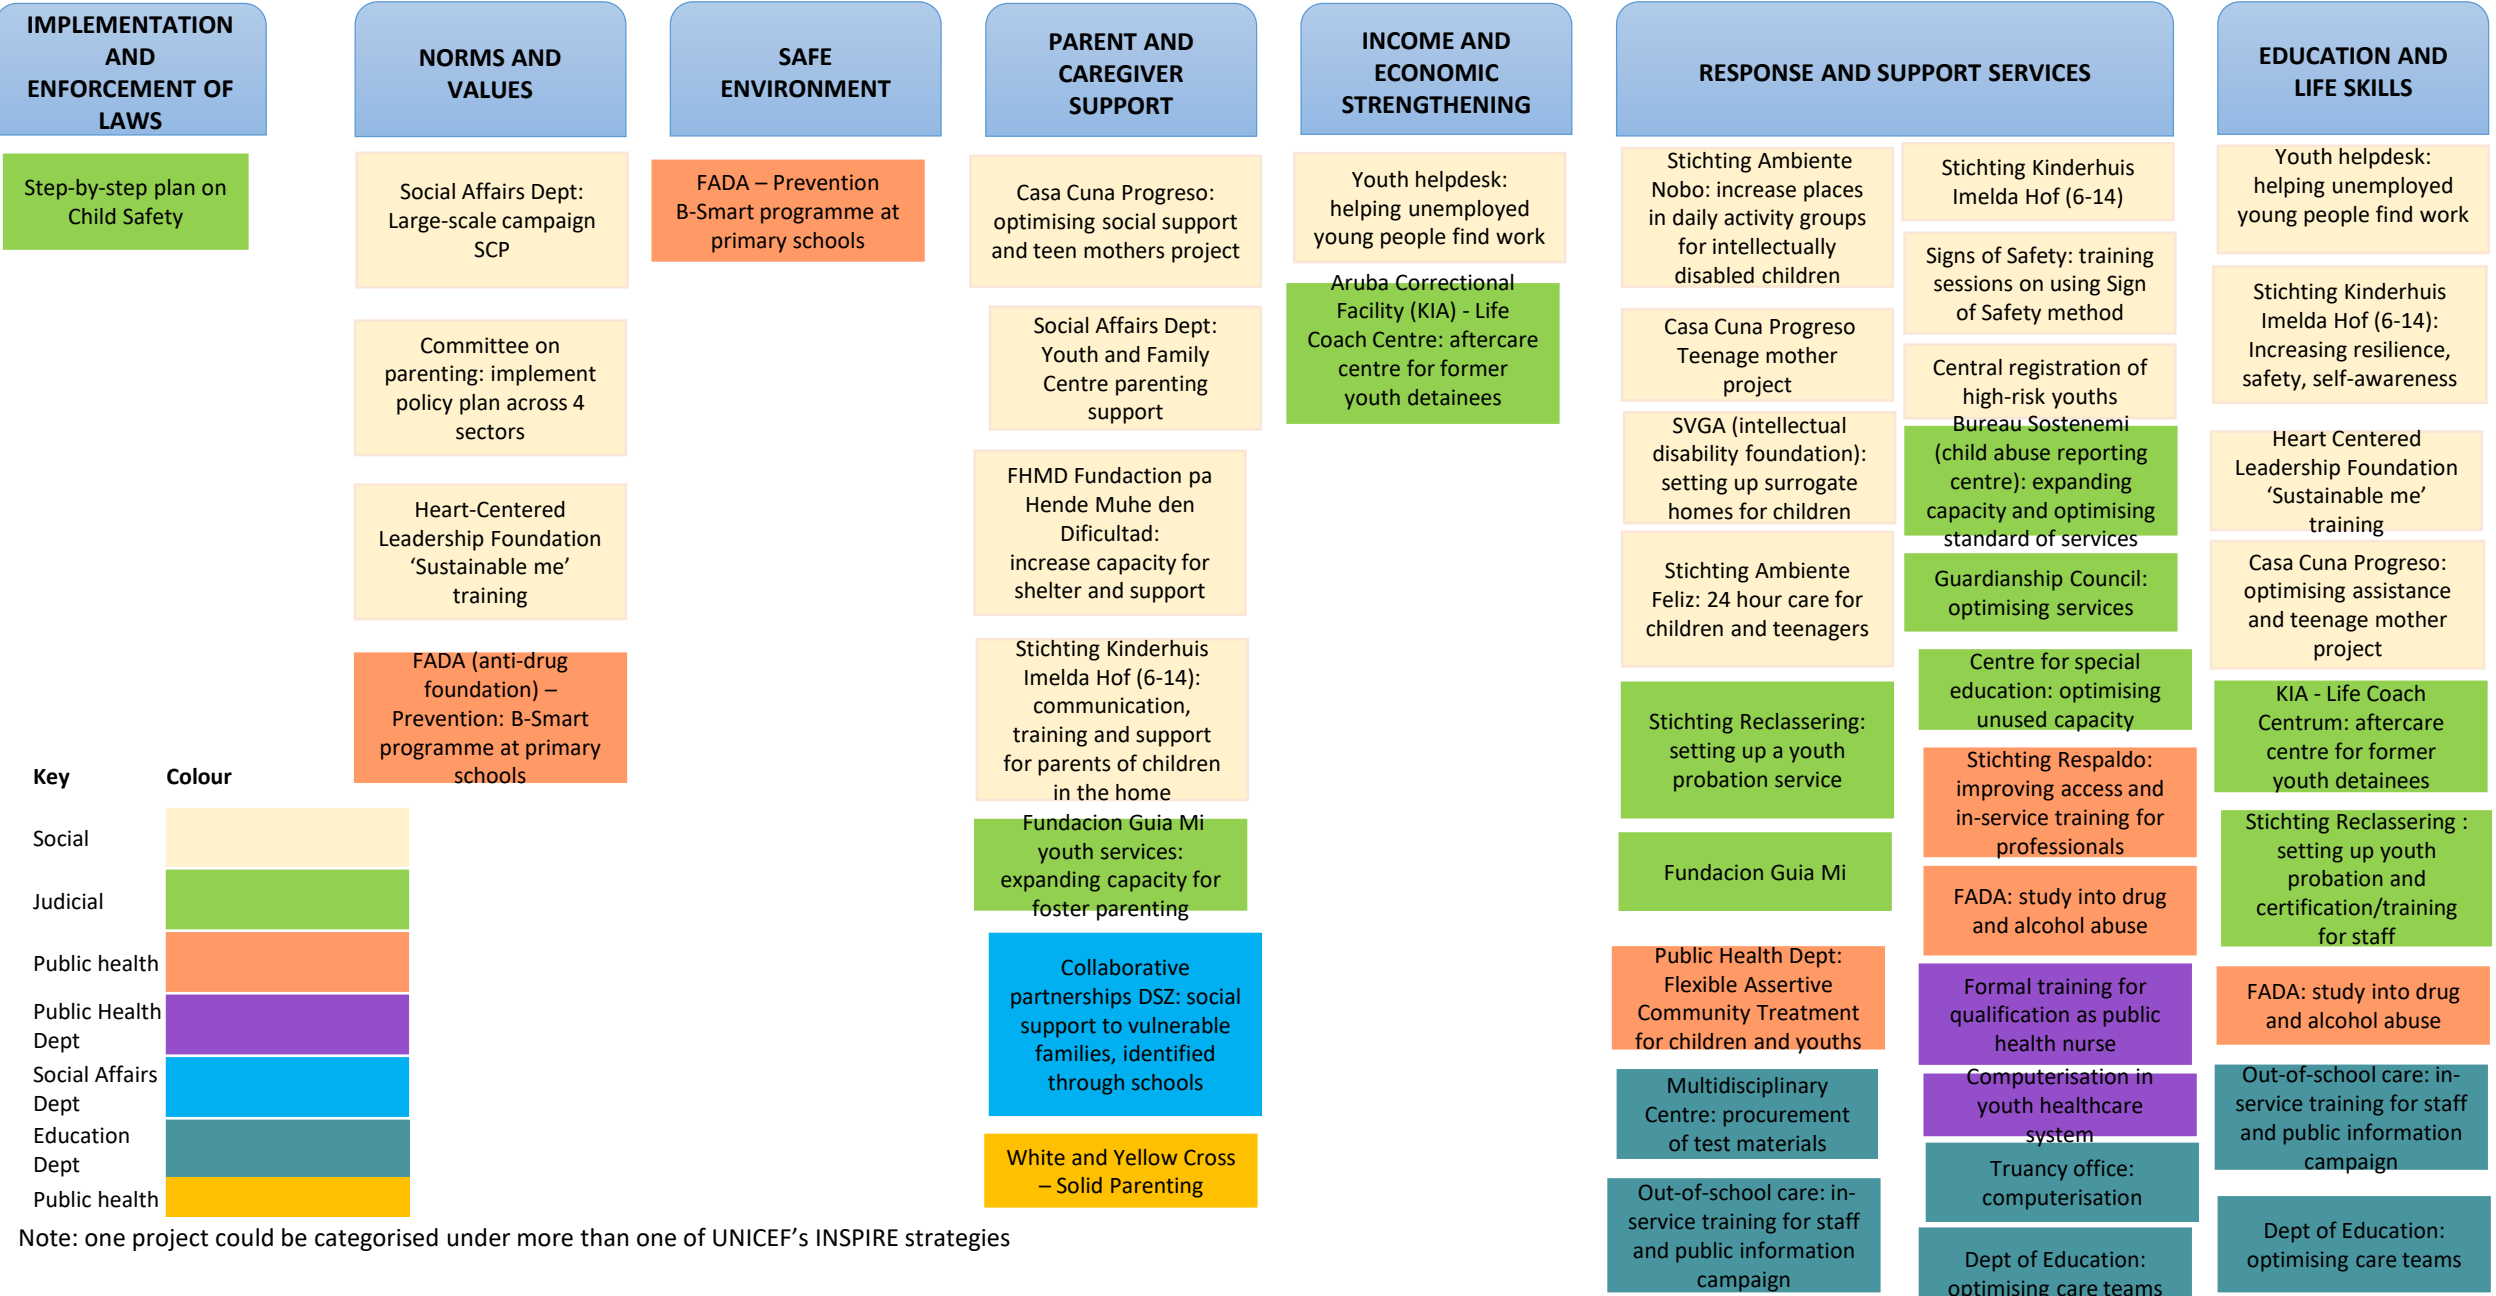

# Social Crisis Plan (SCP) Intersectoral Approach

Key	Colour
Social	Light Yellow
Judicial	Light Green
Public health	Light Orange
Public Health Dept	Purple
Social Affairs Dept	Light Blue
Education Dept	Teal
Public health	Yellow

Note: one project could be categorised under more than one of UNICEF's INSPIRE strategies